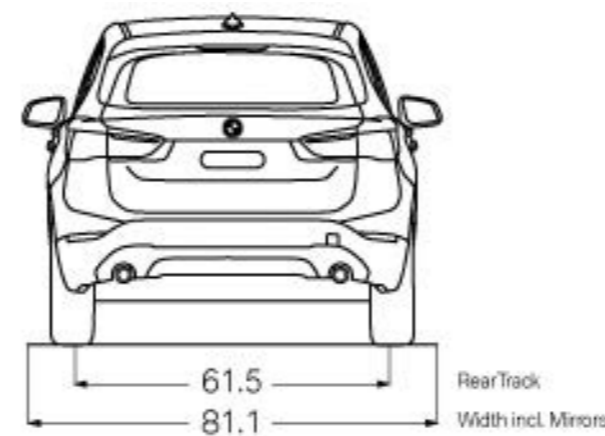

sDrive 28i	xDrive28i
ENGINE	2.0-liter TwinPower Turbo inline 4-cylinder	
OUTPUT @ RPM	228 hp @ 5000-6000 / 258 lb-ft @ 1450-4500	
0-60 MPH (sec)¹	6.6	6.3
CITY / HIGHWAY / COMBINED MPG	23/32/26	22/31/25

All dimensions in technical drawings are given in inches.