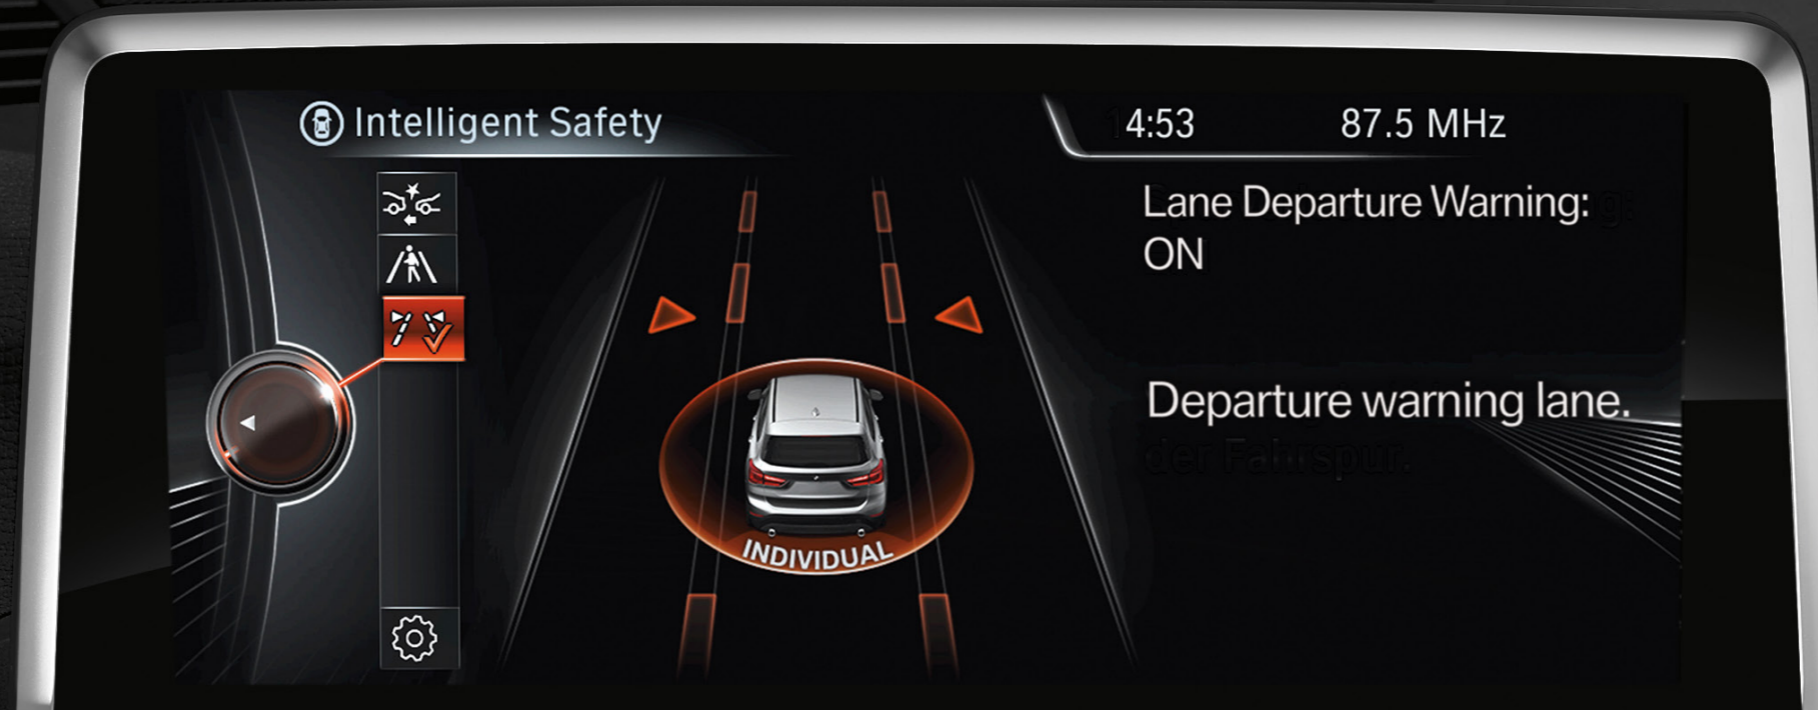

CENTER OF ATTENTION.

The Lane Departure Warning¹ system provides support and active assistance to avoid dangerous situations. A camera recognizes the edge of the road and its markings, and the system warns the driver of unintentional lane changes.

¹ Requires clearly definable lane markings that are not obscured by rain, snow, etc. Lane Departure Warning feature is not a substitute for the driver's own responsibility in maintaining safe control of the vehicle.