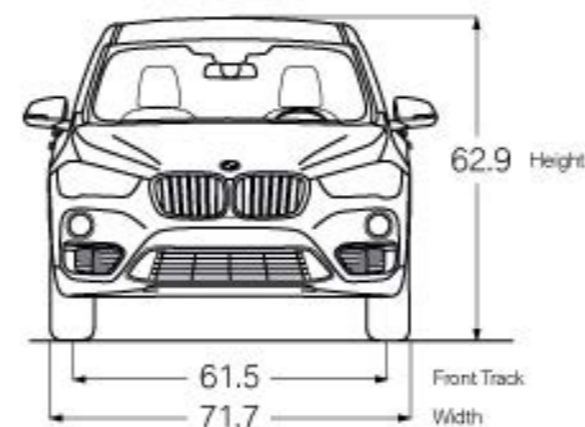

sDrive 28i	xDrive28i
ENGINE	2.0-liter TwinPower Turbo inline 4-cylinder	
OUTPUT @ RPM	228 hp @ 5000-6000 / 258 lb-ft @ 1450-4500	
0-60 MPH (sec)¹	6.6	6.3
CITY / HIGHWAY / COMBINED MPG	23/32/26	22/31/25

All dimensions in technical drawings are given in inches.