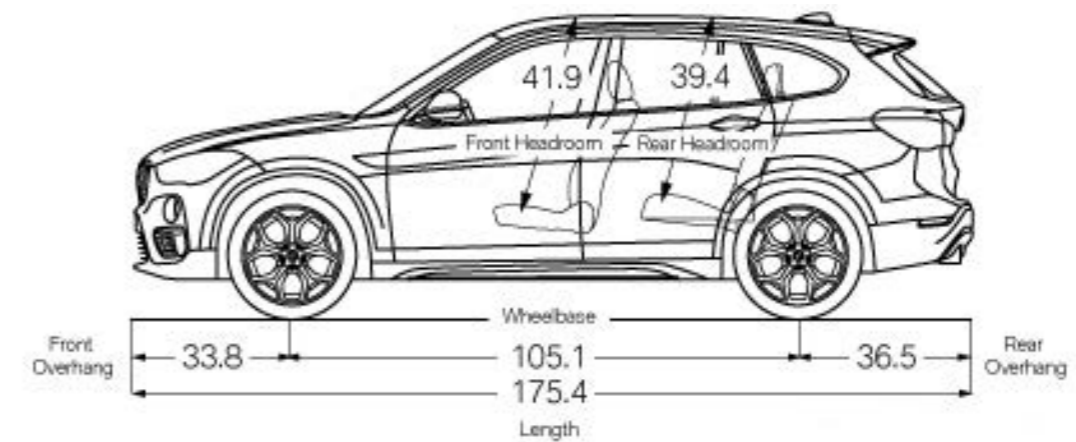

sDrive 28i	xDrive28i
ENGINE	2.0-liter TwinPower Turbo inline 4-cylinder	
OUTPUT @ RPM	228 hp @ 5000-6000 / 258 lb-ft @ 1450-4500	
0-60 MPH (sec)¹	6.6	6.3
CITY / HIGHWAY / COMBINED MPG	23/32/26	22/31/25

All dimensions in technical drawings are given in inches.