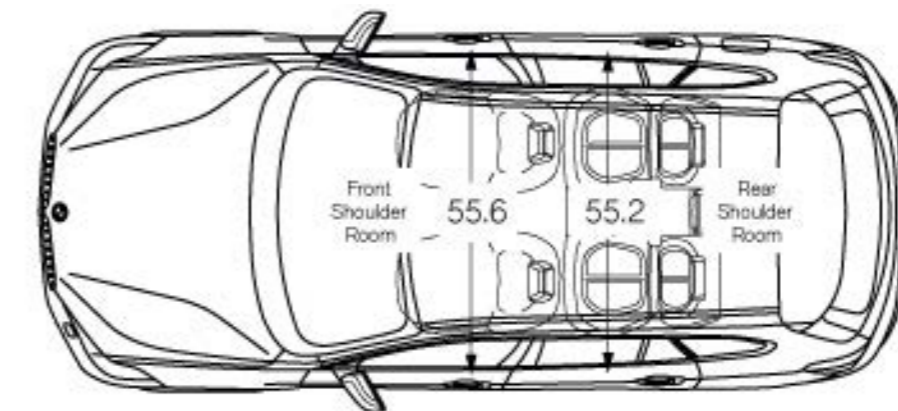

sDrive 28i	xDrive28i
ENGINE	2.0-liter TwinPower Turbo inline 4-cylinder	
OUTPUT @ RPM	228 hp @ 5000-6000 / 258 lb-ft @ 1450-4500	
0-60 MPH (sec)¹	6.6	6.3
CITY / HIGHWAY / COMBINED MPG	23/32/26	22/31/25

All dimensions in technical drawings are given in inches.